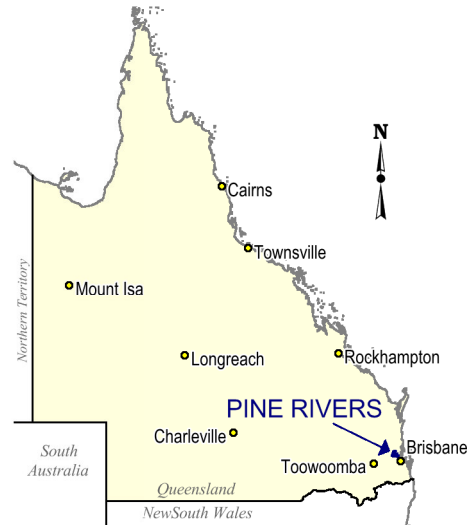

DISCLAIMER
While every care is taken to ensure the accuracy of this data, the Electoral Commission of Queensland (ECQ) makes no representations or warranties about its accuracy, reliability, completeness or suitability for any particular purpose and disclaims all responsibility and all ability (including, without limitation, liability in negligence) for all expenses, losses, damages (including indirect and consequential damage) and cost which might be incurred as a result of the data being inaccurate or incomplete in any way and for any reason. This map has been produced by the ECQ as a guide to show the location of the State Electoral Boundaries and Polling Booth locations.

It is not an official map of State Electoral Boundaries. Official maps of State Electoral Boundaries are available from SmartMap, Department of Natural Resources and Mines, Woolloongabba.

© The State of Queensland - 2014
(Department of Natural Resources and Mines)
© Electoral Commission of Queensland 2014